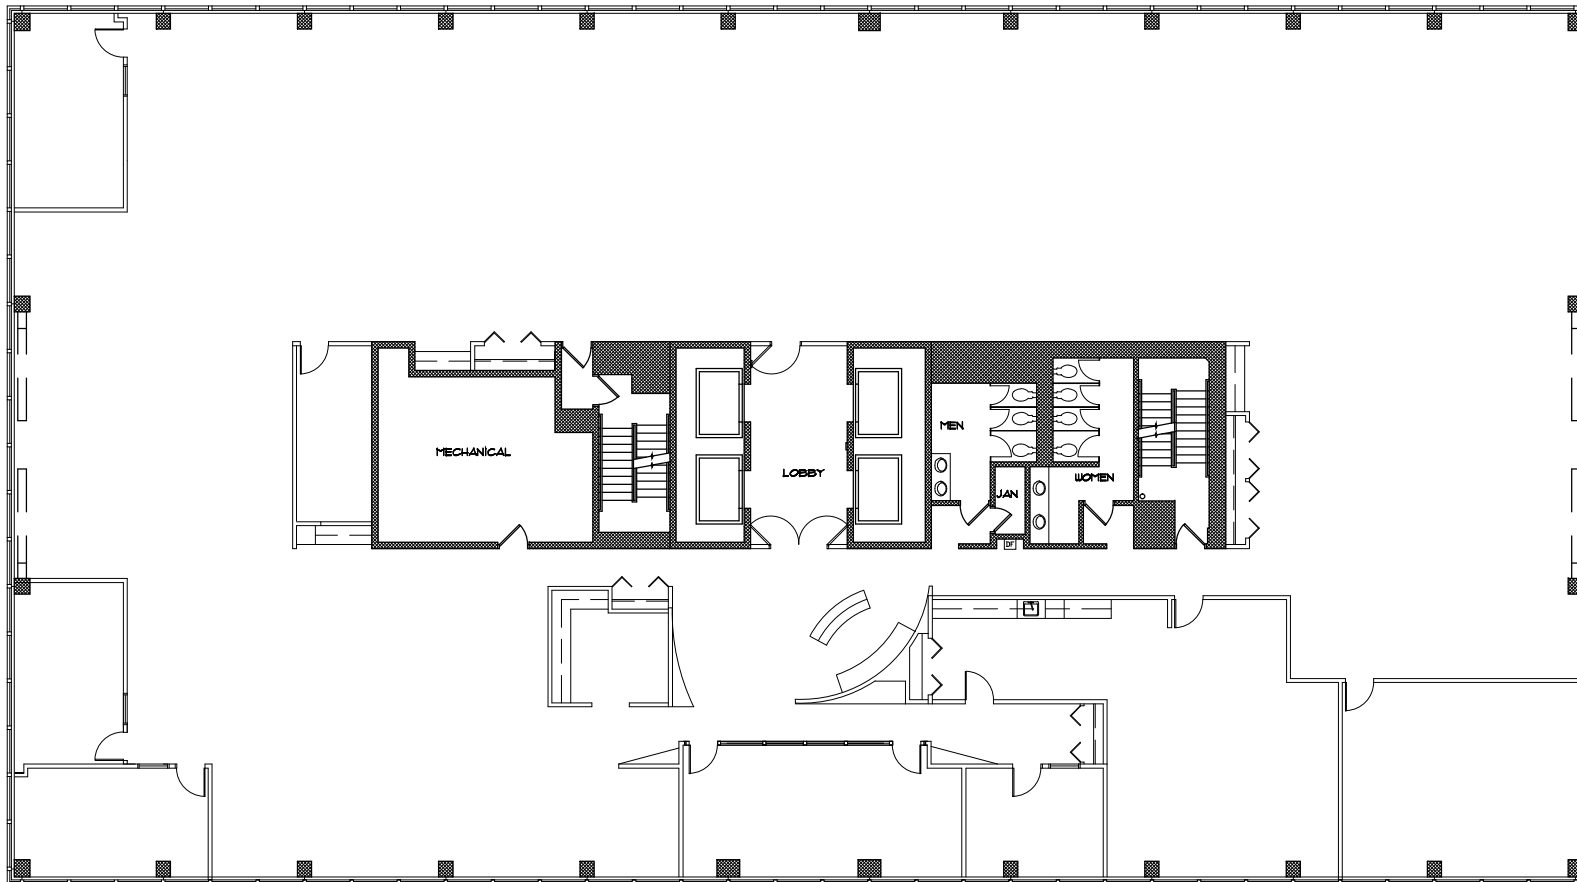

1201 Marquette Avenue South - Suite 200  
Minneapolis, MN 55403  
Phone: (612) 822-1211  
Fax: (612) 822-1006

AREA: 15,104 R.S.F.

VACANCY PLAN

DATE 4-4-16  
PROJECT 14.01431.00  
DRAWN KMM  
CHECKED DS **1 OF 1**

1 SUITE 500  
1

NOT TO SCALE