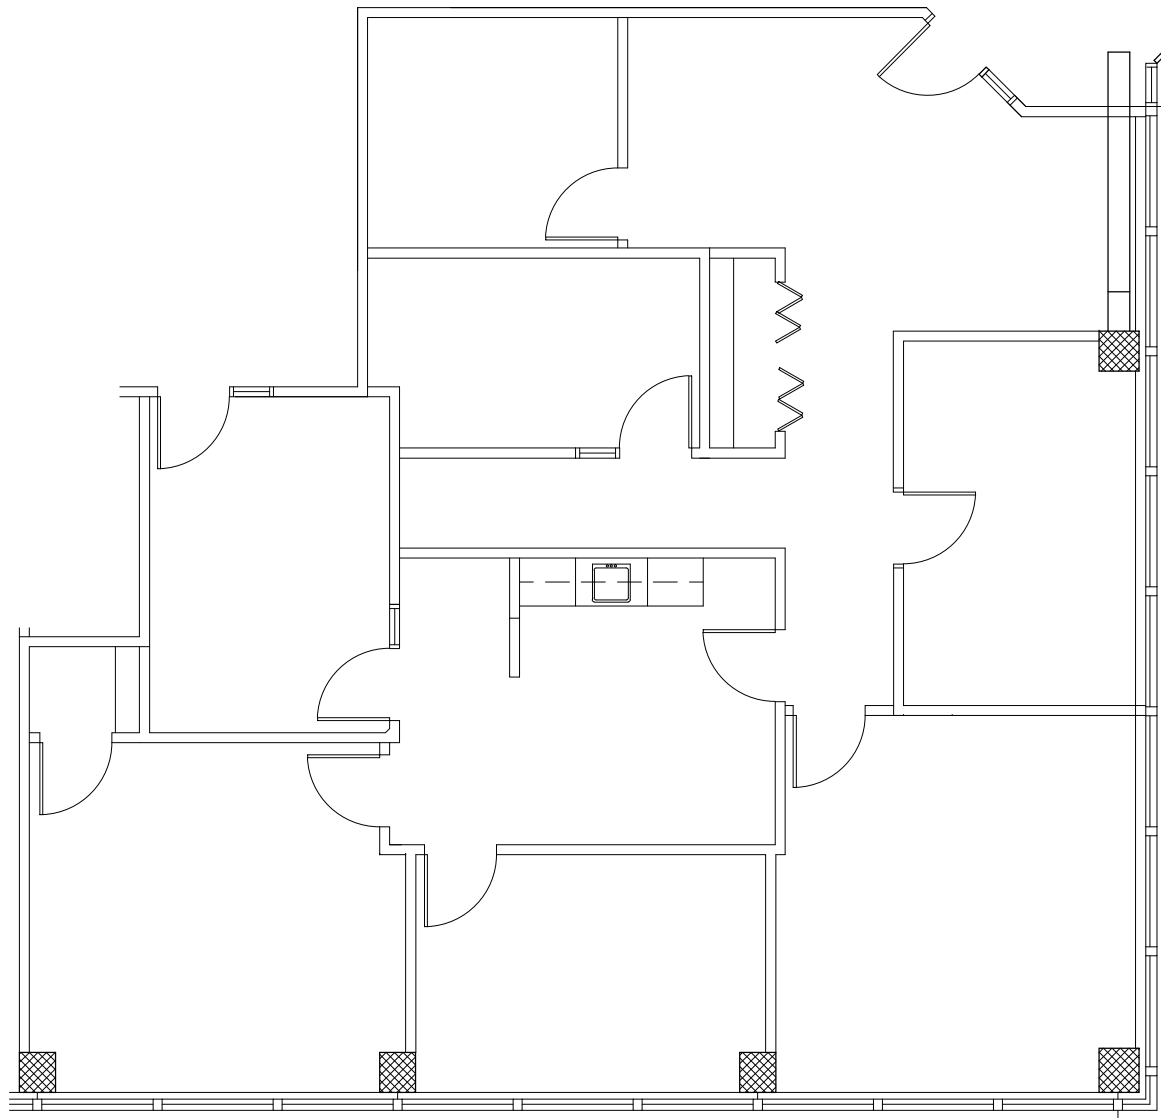

1201 Marquette Avenue South - Suite 200
Minneapolis, MN 55403
Phone: (612) 822-1211
Fax: (612) 822-1006

AREA: 2,089 R.S.F.

VACANCY PLAN

DATE 06/21/17
PROJECT 14.01431.00
DRAWN AW
CHECKED KMM **1 OF 1**

1 SUITE 185
1

NOT TO SCALE